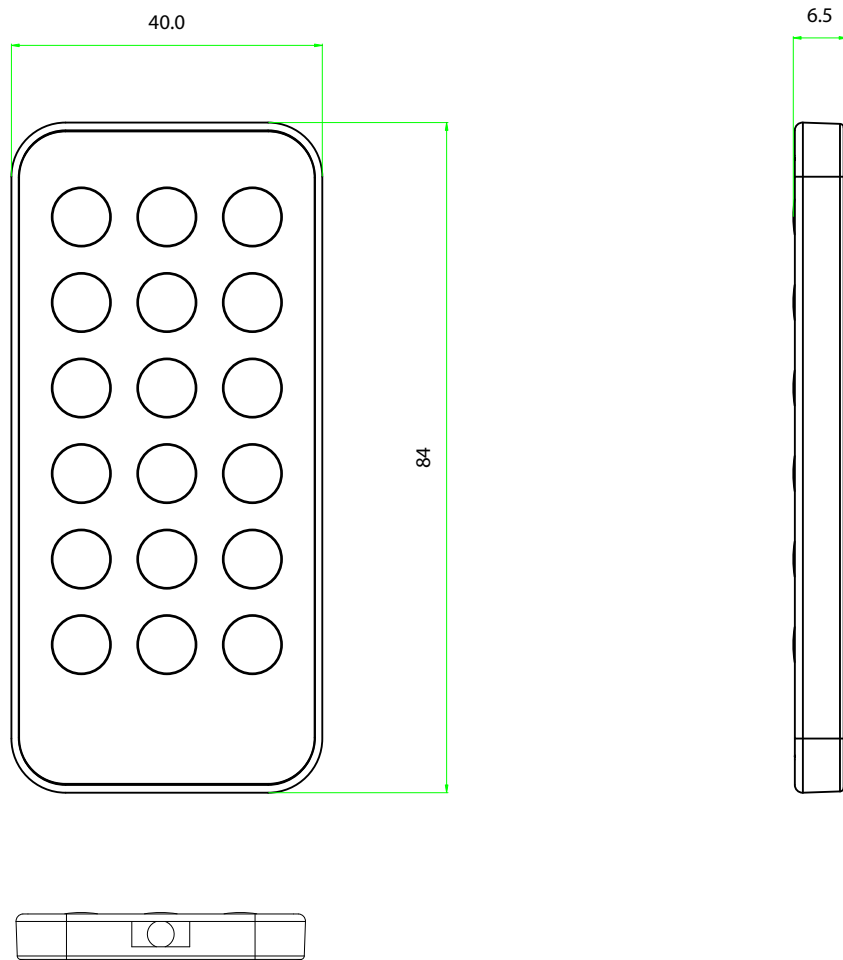

SR-18B

SR-18B
Up to 18 Keys
Dimensions (mm.) 84 x 40 x 6.5
Membrane Keypad
Batteries: 1 x CR2025

*Not to scale